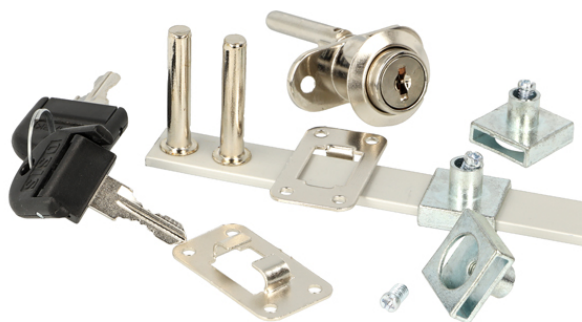

PRODUCT SHEET

Description:

Cent. Lock 1018/600mm, $\varnothing 16,5 \times 20$ mm, 40mm Tail, NPL, HCK SISO, 8mm Pegs, Complete W/1x600mm Locking Bar, 2 x Metal Bar Guides &, 3x8mm Adjustable Pegs

Item number:

14.03.108-0

Units	Box	Carton	HS Code	Barcode
Set	24	120	8301300000	 5704866034746

SISO A/S

Mileparken 11
DK-2740 Skovlunde
Denmark
VAT: DK 24786013

Phone +45 45 830 900

www.siso.dk
siso@siso.dk

Danske Bank
Nytorv Branch
Copenhagen
SWIFT: DABADKKK

Account no.
4180 3112 112936
IBAN Account
DK7230003112112936