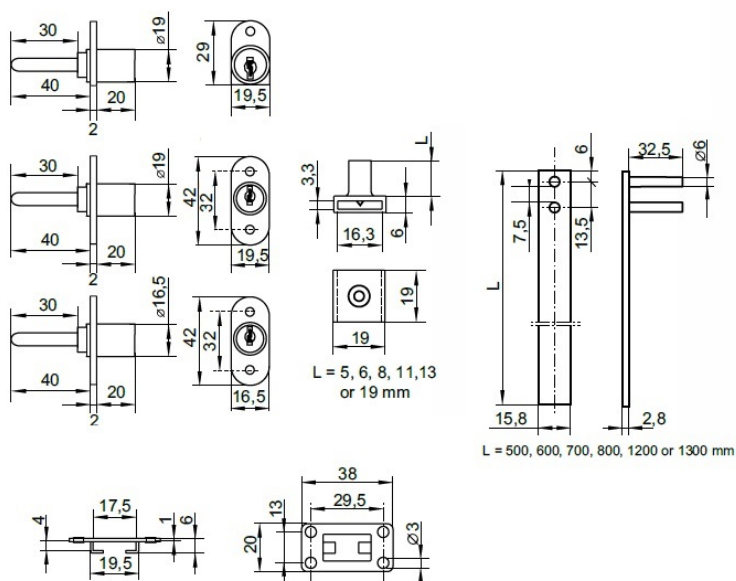

PRODUCT SHEET

Description:

Cent. Lock 1018/600mm, $\varnothing 16,5 \times 20$ mm, 40mm Tail, NPL, HCK SISO, 8mm Pegs, Complete W/1x600mm Locking Bar, 2 x Metal Bar Guides &, 3x8mm Adjustable Pegs

Item number:

14.03.108-0

Units	Box	Carton	HS Code	Barcode
Set	24	120	8301300000	 5704866034746

SISO A/S

Mileparken 11
DK-2740 Skovlunde
Denmark
VAT: DK 24786013

Phone +45 45 830 900

www.siso.dk
siso@siso.dk

Danske Bank
Nytorv Branch
Copenhagen
SWIFT: DABADKKK

Account no.
4180 3112 112936
IBAN Account
DK7230003112112936